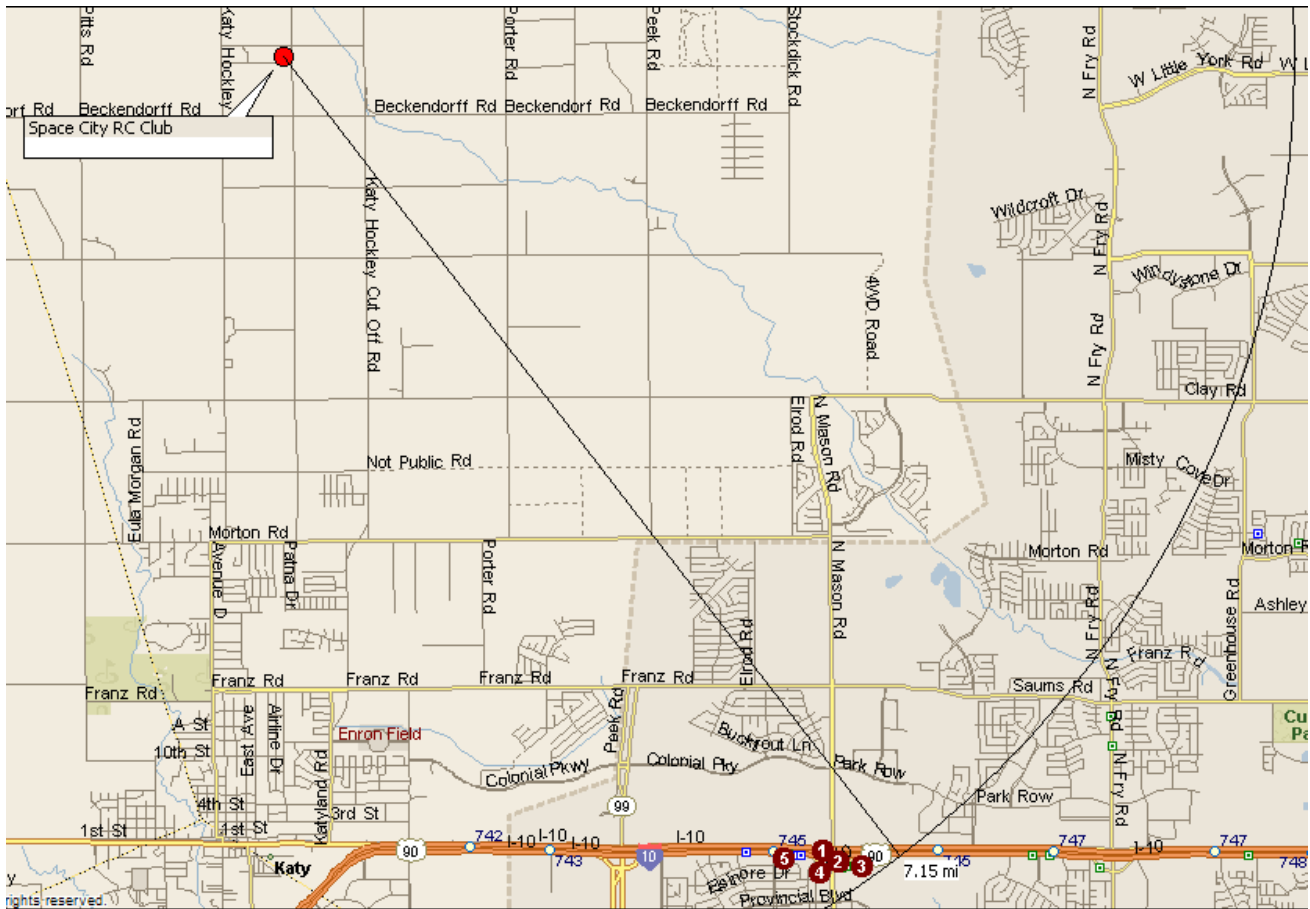

### From I-10 Westbound:

Travel west on I-10 from downtown Houston  
 Take exit #742  
 Keep STRAIGHT onto US-90 [Highway Blvd] for 0.6 mi  
 Turn RIGHT (North) onto Katyland Dr/Katy Hockley Cutoff for 5.5 mi  
 Turn LEFT (West) onto FM-529 for 1.0 mi  
 Turn LEFT (South) onto Katy Hockley Rd for 0.25 mi  
 Turn LEFT (East) onto Olens Rd for 0.2 mi (to the end)  
 Arrive Space City RC Field

### From Hwy 290 Southeast Bound

US-290 exit Becker Rd  
 Turn RIGHT (South) onto Becker Rd for 1.0 mi  
 Turn RIGHT to stay on Becker Rd for 0.6 mi  
 Turn LEFT (South) onto Katy Hockley Rd for 8.4 miles (becomes Katy Hockley Cutoff at 6.3 mi)  
 Turn RIGHT (West) onto FM-529 for 1.0 mi  
 Turn LEFT (South) onto Katy Hockley Rd for 0.25 mi  
 Turn LEFT onto Olens Rd for 0.2 mi (to the end)  
 Arrive Space City RC field

### From I-10 Eastbound

At exit 737, turn RIGHT onto Ramp for 0.4 mi towards Pederson Rd  
 Turn LEFT (North) onto Pederson Rd for 0.7 mi  
 Turn LEFT (West) onto US-90 for 0.5 mi  
 Turn RIGHT (North) onto FM-2855 for 6.1 mi  
 Turn RIGHT (East) onto FM-529 for 4.0 mi  
 Turn RIGHT (South) onto Katy Hockley Rd for 0.25 mi  
 Turn LEFT onto Olens Rd. for 0.2 mi (to the end)  
 Arrive Space City RC field

As the crow fly's the below listed hotels are 7 miles from SCRCC. They're numerous eateries in the immediate area around these hotels.

**Motels**

- 1 – Super 8 Motel 22157 Katy Freeway, 281-395-5757
- 2 – Comfort Inn 22025 I-10 @ Mason Road, (281) 392-8700
- 3 – Hampton Inn 22055 Katy Freeway, 281-392-1000
- 4 – Holiday Inn Express 22105 Katy Freeway, 281-395-4800
- 5 – La Quinta 22455 Katy Freeway, (281) 392-9800