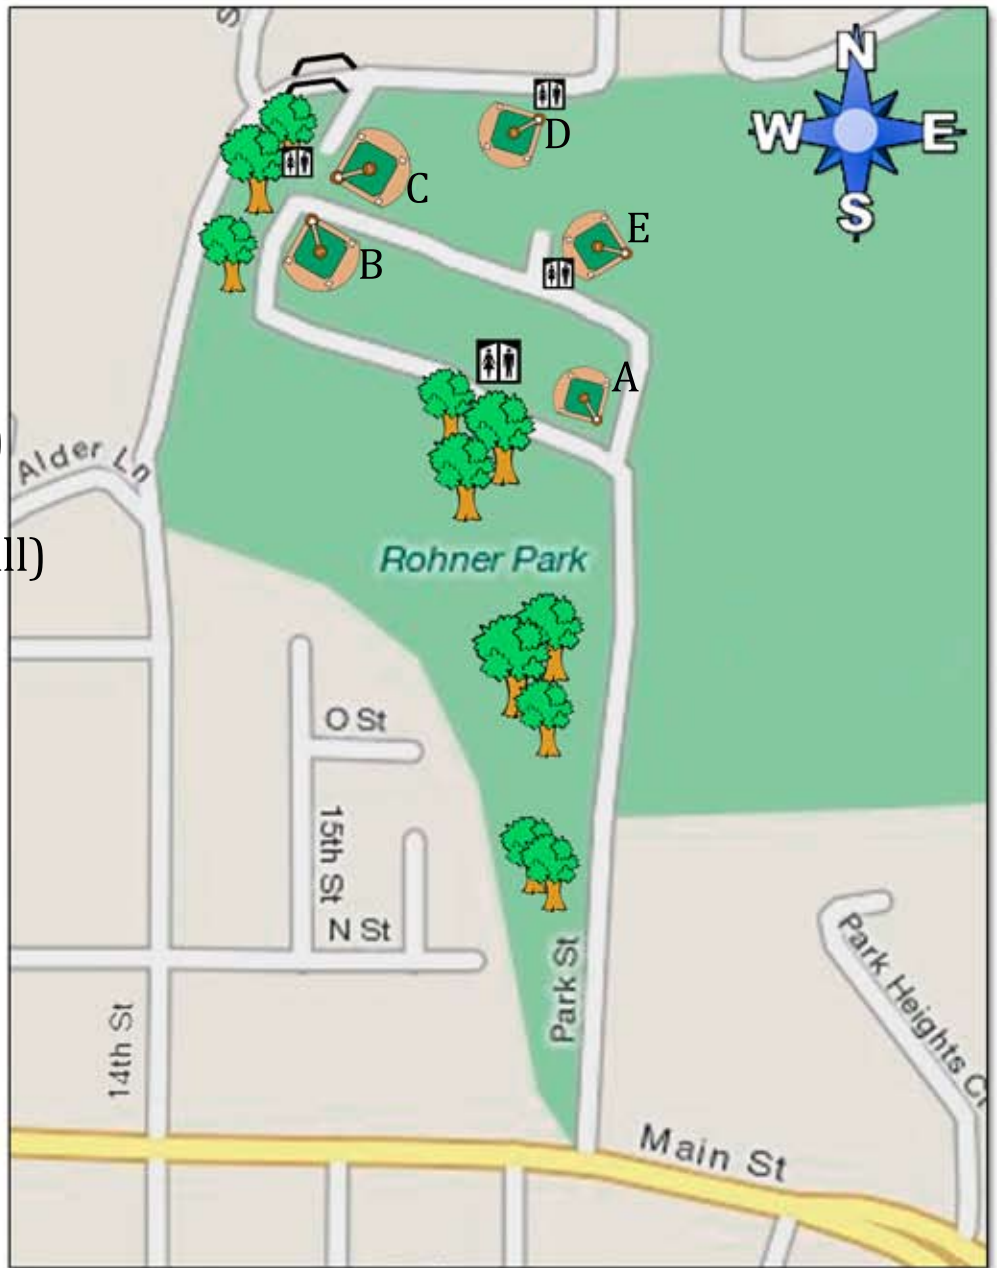

ROHNER PARK FIELDS

- A - Pavilion Field (CP)
- B - Middle Field (Minor)
- C - Conroy Field (Major)
- D - Bartow Field (Softball)
- E - Girls Coach Pitch

Fields A, B, C, & E are accessed by turning North on Park Street from Main Street.

Bartow Field (D) is accessed by turning North on 14th Street, then turning R into parking area after crossing the creek bridge.

Field E can also be accessed thru Bartow Field (D).

Rohner Park Directions from Hwy 101: take exit 689 (Main St/Route 101 Business). Drive East on Main Street approx 1.5 miles to 14th and Park Streets.

MAPQUEST.