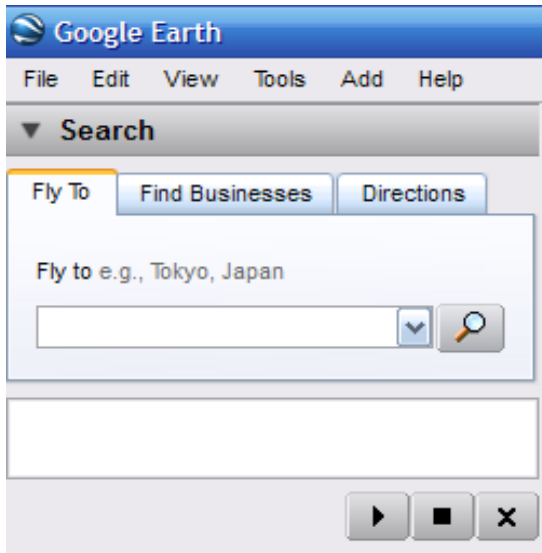

The Google Earth Website is very helpful in finding grave locations
Google Earth is a free download at <http://earth.google.com/>

To see an areal photo of any grave location that I have provided GPS location for
Click on the Fly To tab as shown below

Type in the Latitude first followed by a comma then space followed by - then the longitude
The example shown below takes you to Thomas Bolen's grave site

If you click on the Directions tab you can get driving directions to a location
You can use either street addresses or GPS locations to get these directions