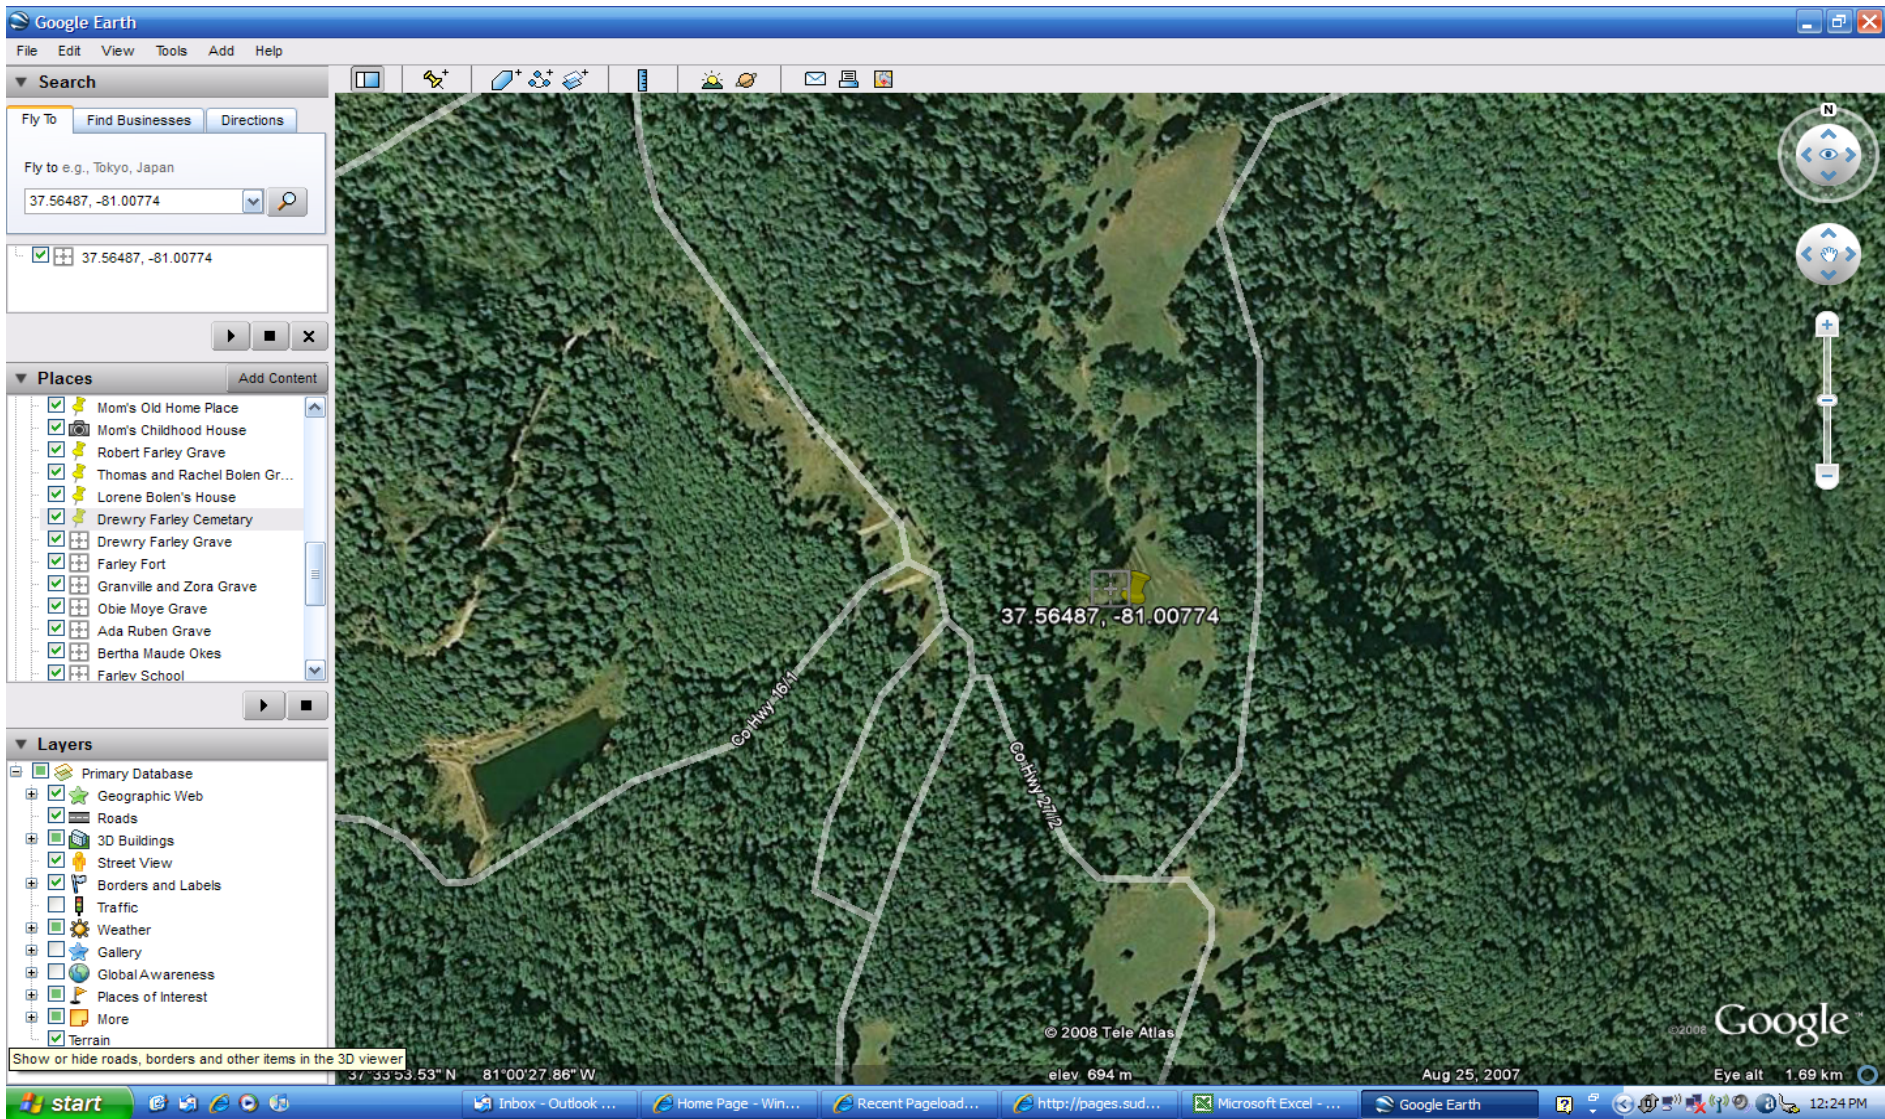

The Google Earth Website is very helpful in finding grave locations
Google Earth is a free download at <http://earth.google.com/>

To see an areal photo of any grave location that I have provided GPS location for
Click on the Fly To tab as shown below

Type in the Latitude first followed by a comma then space followed by - then the longitude
The example shown below takes you to Thomas Bolen's grave site

If you click on the Directions tab you can get driving directions to a location
You can use either street addresses or GPS locations to get these directions