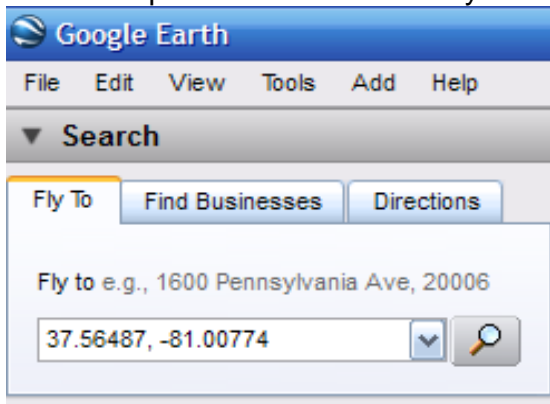

The Google Earth Website is very helpful in finding grave locations
Google Earth is a free download at <http://earth.google.com/>

To see an areal photo of any grave location that I have provided GPS location for
Click on the Fly To tab as shown below

Type in the Latitude first followed by a comma then space followed by - then the longitude
The example shown below takes you to Thomas Bolen's grave site

If you click on the Directions tab you can get driving directions to a location
You can use either street addresses or GPS locations to get these directions