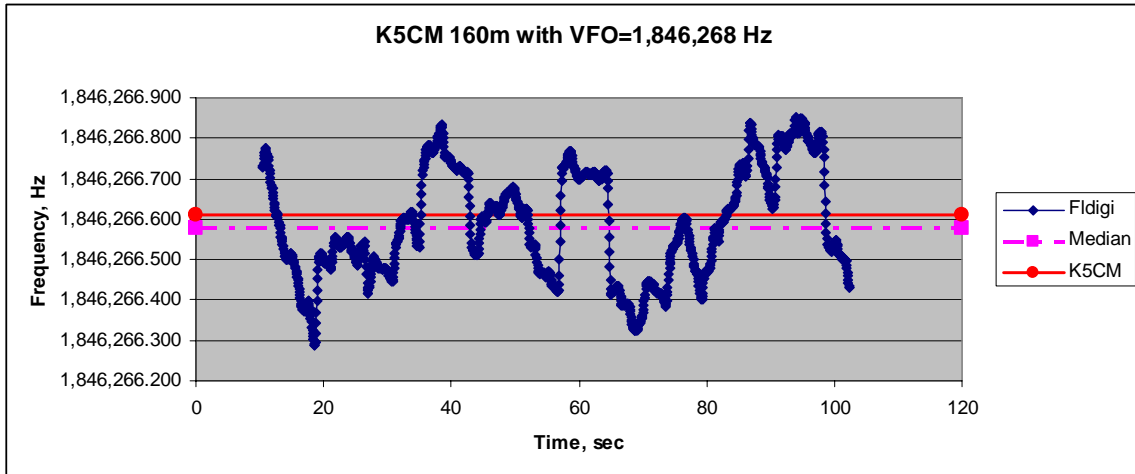

FMT Measurement Graphs from KM6QX Lafayette, CA (East Bay Section) January 19, 2011

03:00 PM PT

03:05 PM PT

07:00 PM PT

07:15 PM PT

07:30 PM PT

07:45 PM PT