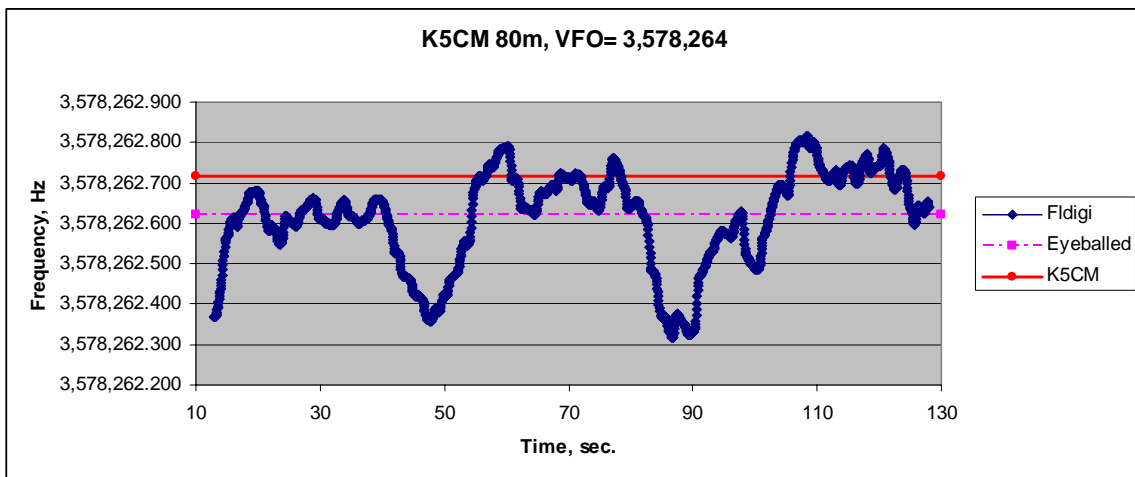

FMT Measurement Graphs from KM6QX Lafayette, CA (East Bay Section) January 19, 2011

03:00 PM PT

03:05 PM PT

07:00 PM PT

07:15 PM PT

07:30 PM PT

07:45 PM PT