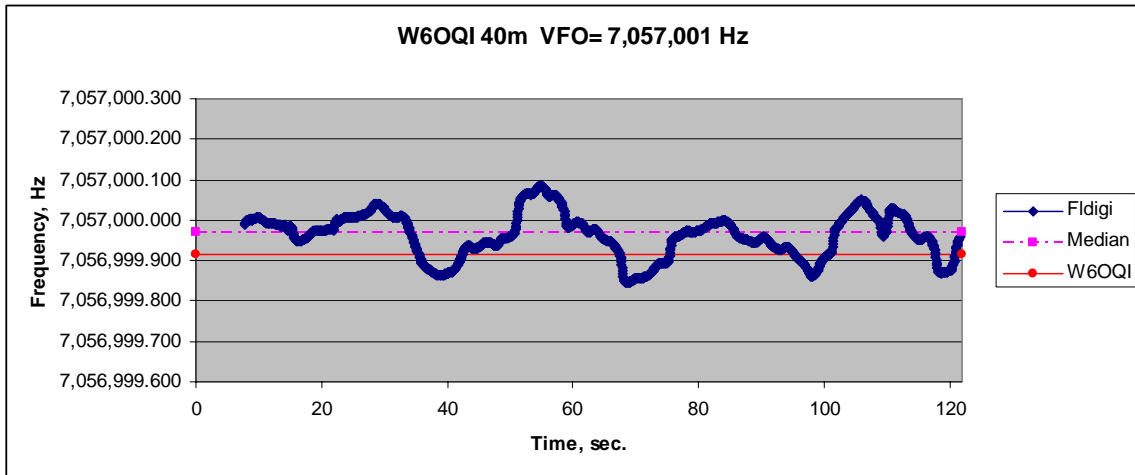

FMT Measurement Graphs from KM6QX Lafayette, CA (East Bay Section) January 19, 2011

03:00 PM PT

03:05 PM PT

07:00 PM PT

07:15 PM PT

07:30 PM PT

07:45 PM PT