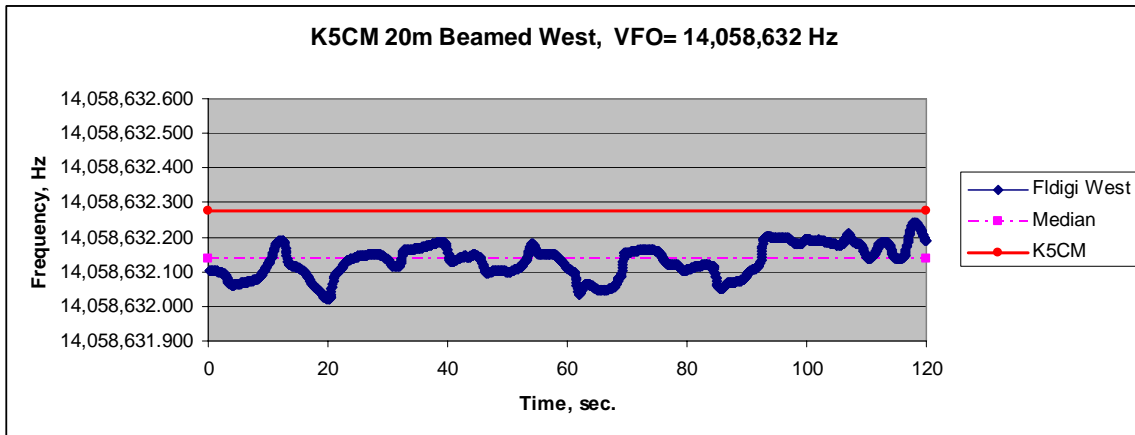

FMT Measurement Graphs from KM6QX Lafayette, CA (East Bay Section) January 19, 2011

03:00 PM PT

03:05 PM PT

07:00 PM PT

07:15 PM PT

07:30 PM PT

07:45 PM PT