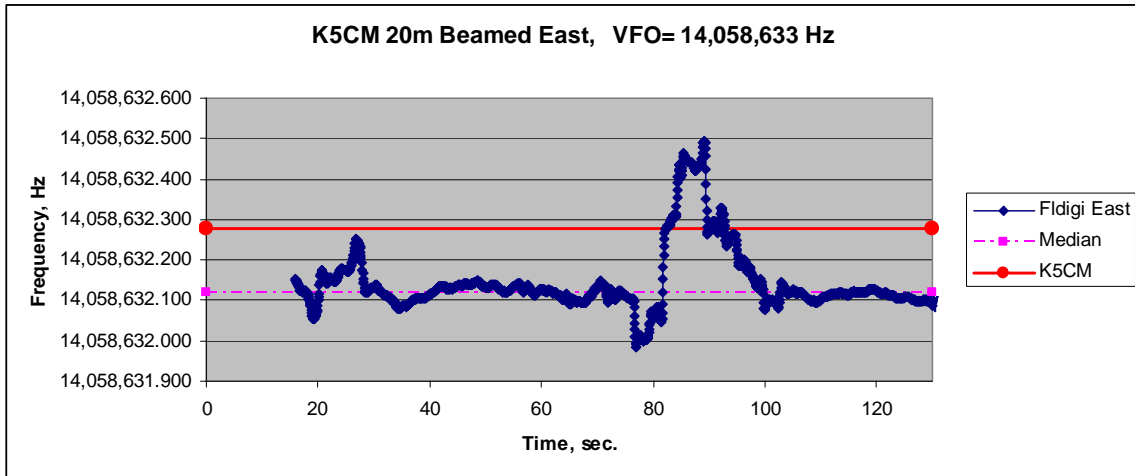

FMT Measurement Graphs from KM6QX Lafayette, CA (East Bay Section) January 19, 2011

03:00 PM PT

03:05 PM PT

07:00 PM PT

07:15 PM PT

07:30 PM PT

07:45 PM PT